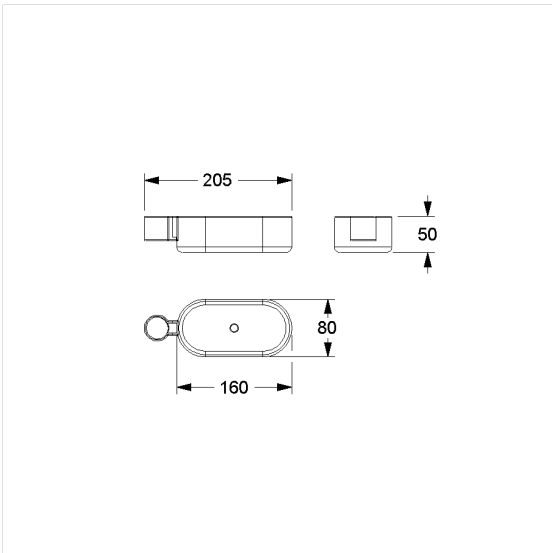

Care Solutions · Nylon Care Accessories

Nylon Care Shower box,
retrofitable

Article number: 0925380018

Product image

Technical specifications

Product group	0200
Product	Shower box, retrofittable
Length	160 mm
Width	80 mm
Height	50 mm
Storage space	100 cm ²
Material	polyamide
Surface	high gloss
Colour	available in nylon colours and Red-White (912)

Technical drawing

Product description

- Nylon Care - a well-trying and proven product family with a wide range of variants, three product series suiting many different requirements
- for Nylon Care Shower head rails
- storage space with drain hole