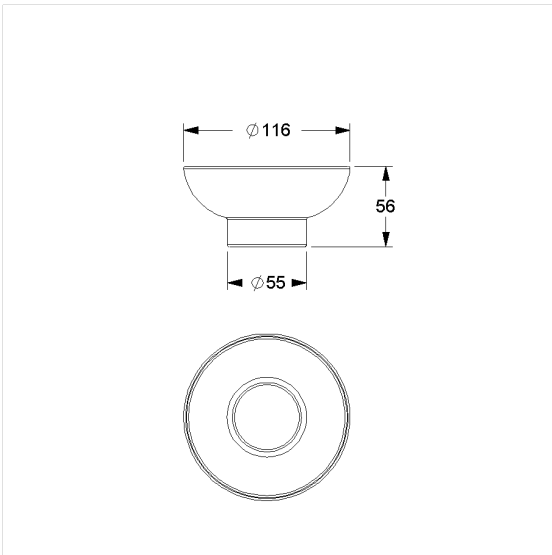

Technical drawing

Product description

- Cavere Care as an award-winning product family with excellent design for all requirements
- for Cavere Care Chrome Soap dish

000