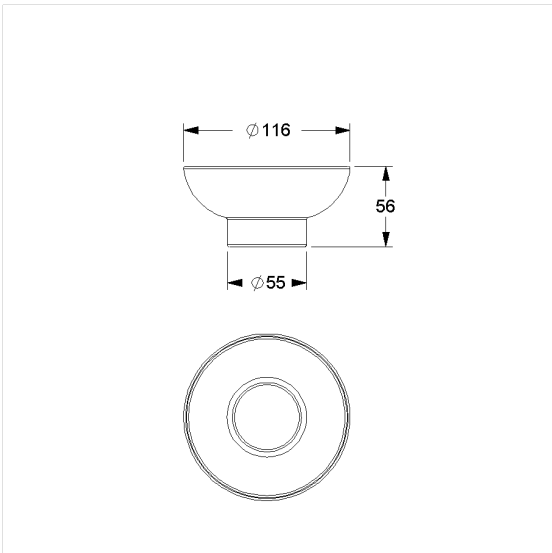

Technical drawing

Product description

- Cavere Care as an award-winning product family with excellent design for all requirements
- for Cavere Care Chrome Soap dish

000