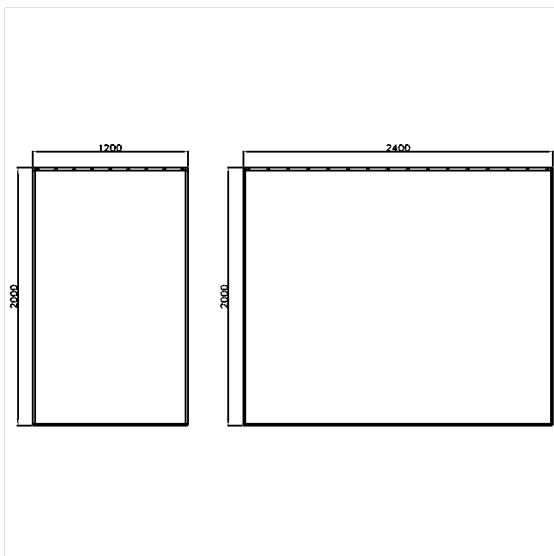

Technical drawing

Product description

- for Cavere Care Shower curtain rails
- antibacterial and fungicidal
- washable at 40°C and suitable for disinfection up to 60°C
- quick drying and water repellent
- with nickel-plated brass eyelets for curtain rings
- hemmed and with a sewn in coated lead band
- available in following shower curtain colours:
  - 019 - White with structure
  - 051 - White with oval pattern
  - 052 - Grey with oval pattern
  - 054 - White with diagonal stripes
  - 059 - White Trevira CS
- white made of Trevira CS material (059) additionally flame retardant according to DIN 4102, building material category B1,
- colour pattern available upon request
- upon request available in different lengths