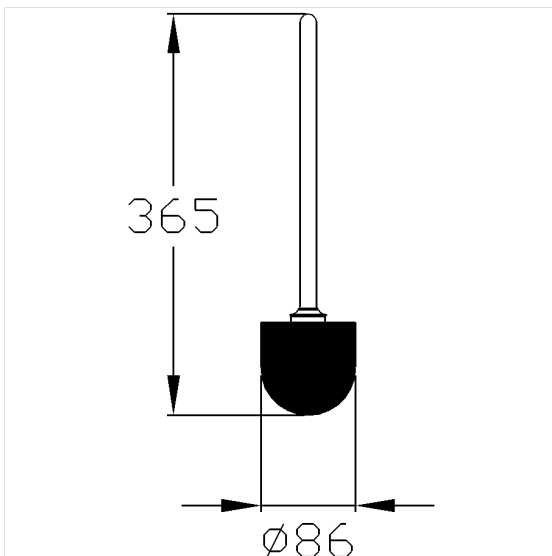

Nylon Care Spare toilet brush

Article number: 0824060019

Product image

Technical specifications

Product group	1500
Product	Spare toilet brush
Length	86 mm
Width	86 mm
Height	365 mm
Material	polyamide
Surface	high gloss
Colour	available in nylon colours

Technical drawing

Product description

- Nylon Care - a well-trying and proven product family with a wide range of variants, three product series suiting many different requirements
- for Nylon Care Toilet brush set 0824050
- with removable black brush head Ø 86 mm