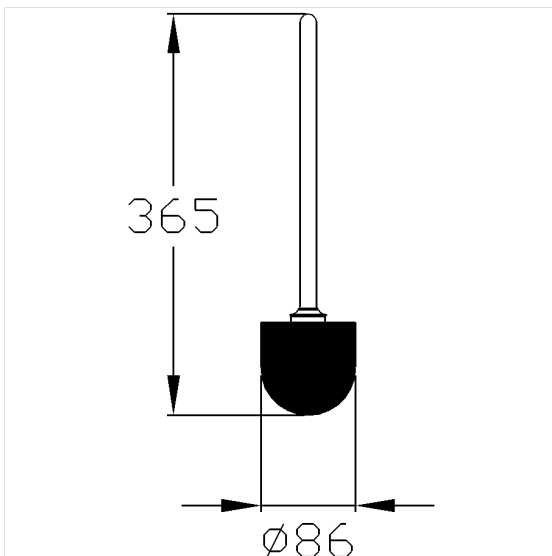

Nylon Care Spare toilet brush

Article number: 0824060019

### Technical specifications

Product group	1500
Product	Spare toilet brush
Length	86 mm
Width	86 mm
Height	365 mm
Material	polyamide
Surface	high gloss
Colour	available in nylon colours

### Product description

- Nylon Care - a well-trying and proven product family with a wide range of variants, three product series suiting many different requirements
- for Nylon Care Toilet brush set 0824050
- with removable black brush head Ø 86 mm