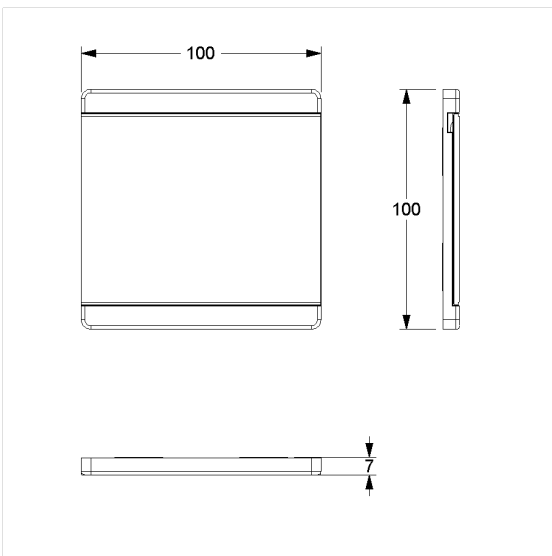

## Care Solutions · Nylon Care Accessories

Nylon Care Card frame

Article number: 0846010019

### Technical specifications

Product group	0800
Product	Card frame
Length	100 mm
Width	7 mm
Height	100 mm
Material	polyamide, PMMA transparent cover
Surface	high gloss
Colour	available in nylon colours

### Product description

- Nylon Care - a well-trying and proven product family with a wide range of variants, three product series suiting many different requirements
- white sheet insert 100 x 80mm
- is attached to the wall with adhesive dots