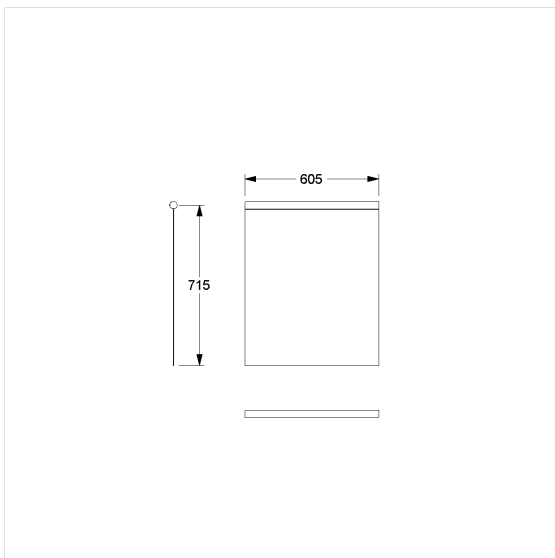

Care Shower guard rail

Article number: 0787051019

### Technical specifications

Product group	1900
Product	Shower guard rail
Compatible for	for Cavere Care
Width	715 mm
Length	605 mm
Material	Polyester
Surface	structured
Colour	available in the shower curtains colours

### Product description

- antibacterial and fungicidal
- for Cavere Care Lift-up support rail L=850mm
- washable at 40°C and suitable for disinfection up to 60°C
- quick drying and water repellent
- hemmed and with a sewn in coated lead band
- with velcro fastening
- available in following shower curtain colours:
  - colour 019 - white with structure
  - colour 051 - white with oval pattern
  - colour 052 - grey with oval pattern
  - colour 054 - white with diagonal stripes
  - colour 059 - white Trevira CS
- white made of Trevira CS material (059) additionally flame retardant according to DIN 4102, building material category B1,
- colour pattern available upon request
- upon request available in different lengths