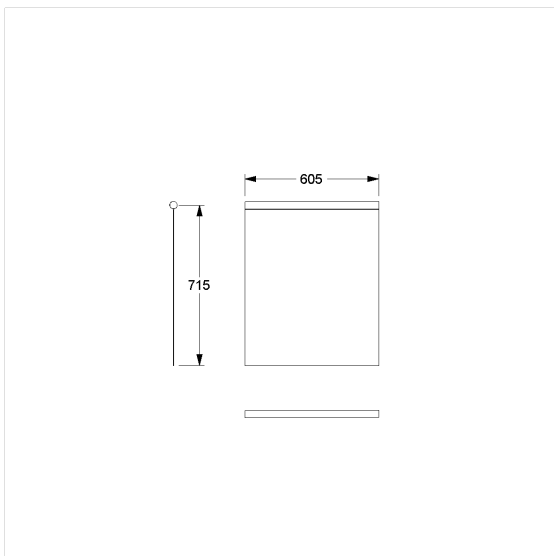

## Care Solutions

Care Shower guard rail

Article number: 0787051051

### Technical specifications

Product group	1900
Product	Shower guard rail
Width	715 mm
Length	605 mm
Material	Polyester
Colour	available in the shower curtains colours

### Product description

- antibacterial and fungicidal
- for Cavere Care Lift-up support rail L=850mm
- washable at 40°C and suitable for disinfection up to 60°C
- quick drying and water repellent
- hemmed and with a sewn in coated lead band
- with velcro fastening
- available in following shower curtain colours:
  - 019 - White with structure
  - 051 - White with oval pattern
  - 052 - Grey with oval pattern
  - 054 - White with diagonal stripes
  - 059 - White Trevira CS
- white made of Trevira CS material (059) additionally flame retardant according to DIN 4102, building material category B1,
- colour pattern available upon request
- upon request available in different lengths