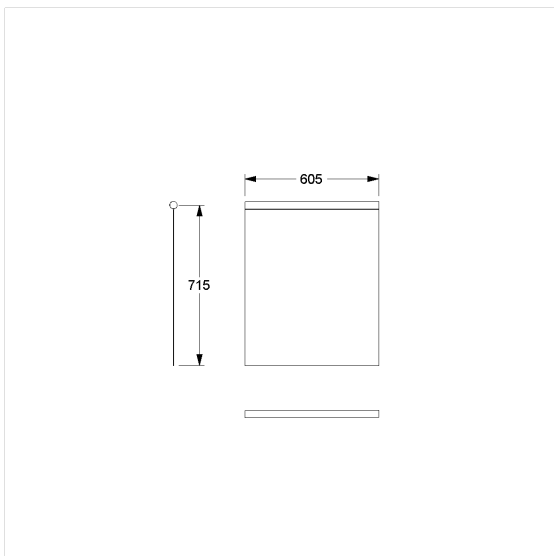

Care Shower guard rail

Article number: 0787051051

### Technical specifications

Product group	1900
Product	Shower guard rail
Compatible for	for Cavere Care
Width	715 mm
Length	605 mm
Material	Polyester
Colour	available in the shower curtains colours

### Product description

- antibacterial and fungicidal
- for Cavere Care Lift-up support rail L=850mm
- washable at 40°C and suitable for disinfection up to 60°C
- quick drying and water repellent
- hemmed and with a sewn in coated lead band
- with velcro fastening
- available in following shower curtain colours:
  - colour 019 - white with structure
  - colour 051 - white with oval pattern
  - colour 052 - grey with oval pattern
  - colour 054 - white with diagonal stripes
  - colour 059 - white Trevira CS
- white made of Trevira CS material (059) additionally flame retardant according to DIN 4102, building material category B1,
- colour pattern available upon request
- upon request available in different lengths