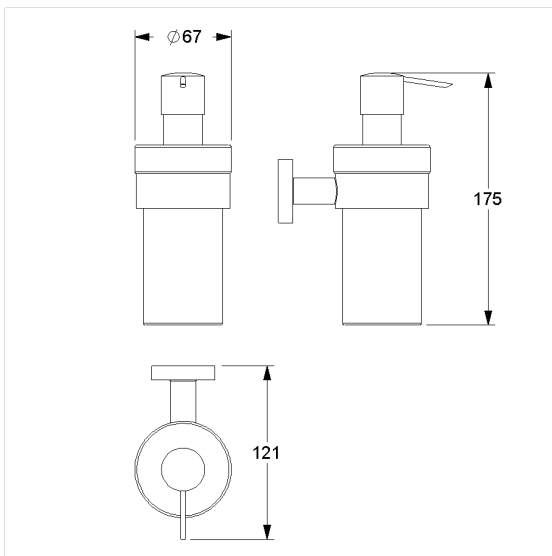

Care Solutions · Cavere Care Chrome Accessories

Cavere Care Chrome Soap dispenser

Article number: 9400460300

Product image

Technical specifications

Product group	7030
Product	Soap dispenser
Length	150 mm
Width	104 mm
Height	70 mm
Capacity	0.2 l
Material	glass, bracket made of b brass
Surface	satined
Colour	Cavere Chrome (300)

Technical drawing

Product description

- Cavere Care as an award-winning product family with excellent design for all requirements
- pump head made of chromium-plated metal
- Soap dispenser can be removed for cleaning
- plastic damping ring
- for wall mounting
- supplied with fixing material