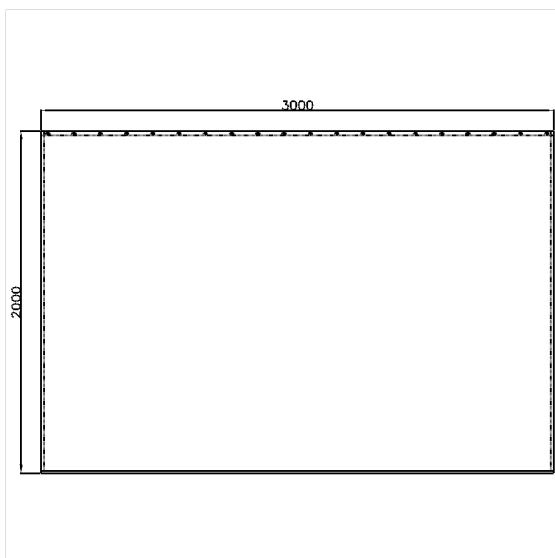

Care Shower curtain

Article number: 0787370019

Product image

Technical specifications

Product group	1900
Product	Shower curtain
Width	3000 mm
Length	1 mm
Material	Polyester
Surface	structured
Colour	available in the shower curtains colours

Technical drawing

Product description

- for Cavere Care Shower curtain rails
- antibacterial and fungicidal
- washable at 40°C and suitable for disinfection up to 60°C
- quick drying and water repellent
- with nickel-plated brass eyelets for curtain rings
- hemmed and with a sewn in coated lead band
- available in following shower curtain colours:
 - colour 019 - white with structure
 - colour 051 - white with oval pattern
 - colour 052 - grey with oval pattern
 - colour 054 - white with diagonal stripes
 - colour 059 - white Trevira CS
- white made of Trevira CS material (059) additionally flame retardant according to DIN 4102, building material category B1,
- colour pattern available upon request
- upon request available in different lengths