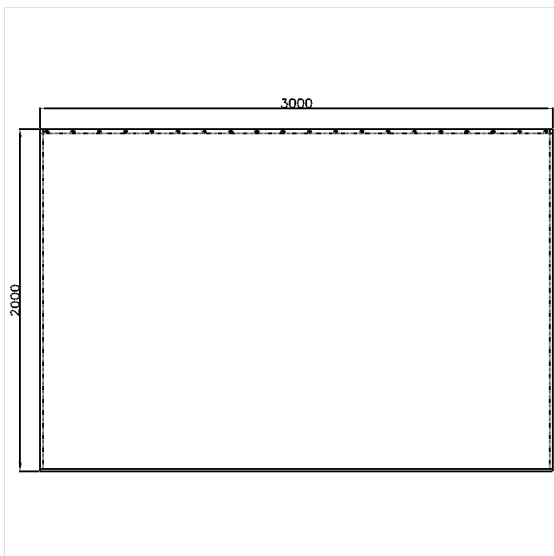

Care Shower curtain

Article number: 0787370051

Product image

Technical specifications

Product group	1900
Product	Shower curtain
Width	3000 mm
Length	1 mm
Material	Polyester
Colour	available in the shower curtains colours

Technical drawing

Product description

- for Cavere Care Shower curtain rails
- antibacterial and fungicidal
- washable at 40°C and suitable for disinfection up to 60°C
- quick drying and water repellent
- with nickel-plated brass eyelets for curtain rings
- hemmed and with a sewn in coated lead band
- available in following shower curtain colours:
 - colour 019 - white with structure
 - colour 051 - white with oval pattern
 - colour 052 - grey with oval pattern
 - colour 054 - white with diagonal stripes
 - colour 059 - white Trevira CS
- white made of Trevira CS material (059) additionally flame retardant according to DIN 4102, building material category B1,
- colour pattern available upon request
- upon request available in different lengths