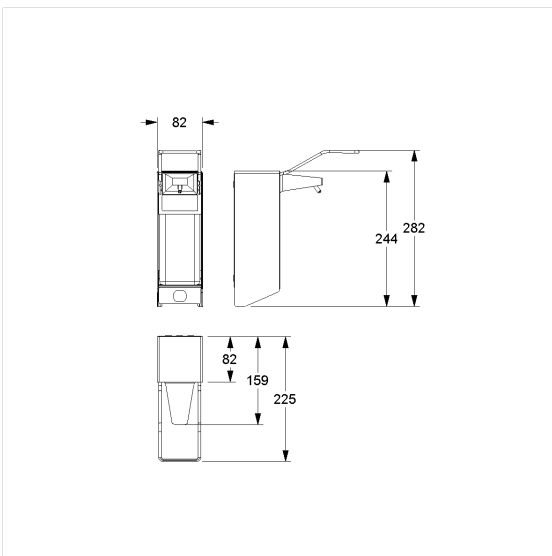

Technical drawing

Product description

- Inox Care as a robust and timeless classic with bacteriostatic properties
- with cranked stainless steel pump
- suitable for disinfectants, liquid soaps and thin lotions
- for take on common Euro bottles
- dosage adjustable, approx. 0,8 ml/1,2 ml/1,8 ml per pass (delivery condition 1,8 ml per pass)
- the pump and the dispenser are hot steam autoclavable (121° C at 1 bar pressure)
- supplied with empty plastic bottle
- supplied with fixing material

009