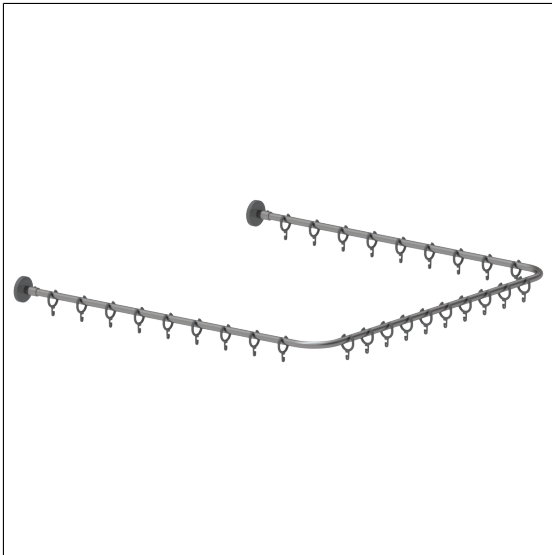

Care Solutions · Special Care PSY

Special Care PSY Shower curtain rail,
with curtain rings

Article number: 2088230009

Product image

Technical specifications

Product group	2010
Product	Shower curtain rail, with curtain rings
Form	U-shaped
Fixing type	rosettes mounting
Axle dimension a1	1000 mm
Axle dimension a2	1000 mm
Material	stainless steel, material No. 1.4301 (A2, AISI 304), curtain rings made of polyamide
Surface	brushed finish
Diameter	20 mm
Colour	Stainless steel (009)
Loading	max. 30 kgs

Technical drawing

Product description

- Special Care PSY used to reduce the risk of suicide
- release function activated before reaching the load of 30kg
- Reusable by clipping on
- can be shortened (length)
- with two connection threads for ceiling supports, ceiling supports have to be ordered separately
- Nylon curtain rings corresponding to colour tone of the shower curtain
- with split plastic rose \varnothing 70mm, colour dark grey (018) for concealed screw fixing
- In case of lightweight partition walls a backfill made of min. 20mm hardwood is needed
- expandable with Care shower curtains
- for the use of rose gaskets 0300901/0300910 geeignet
- CE-certified
- supplied with stainless steel Torx screw $s\varnothing$ 6 x 70 mm and plugs
- upon request available in different lengths