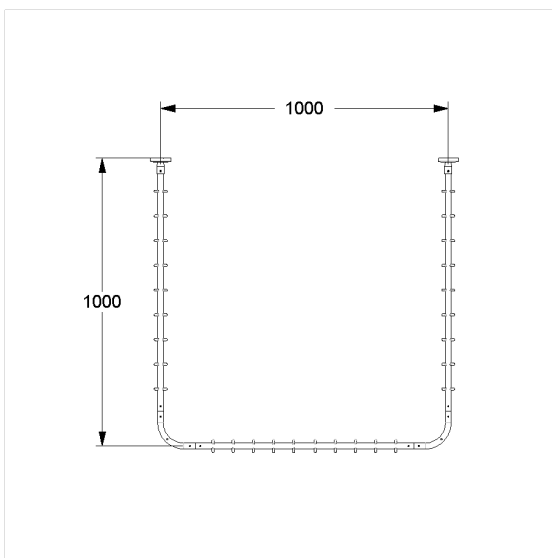

Care Solutions · Special Care PSY

Special Care PSY Shower curtain rail,
with curtain rings

Article number: 2088230009

Product image

Technical specifications

Product group	2010
Product	Shower curtain rail, with curtain rings
Form	U-shaped
Fixing type	rosettes mounting
Axle dimension a1	1000 mm
Axle dimension a2	1000 mm
Material	stainless steel, material No. 1.4301 (A2, AISI 304), curtain rings made of polyamide
Surface	brushed finish
Diameter	20 mm
Colour	Stainless steel (009)
Loading	max. 30 kgs

Technical drawing

Product description

- Special Care PSY used to reduce the risk of suicide
- release function activated before reaching the load of 30kg
- Reusable by clipping on
- can be shortened (length)
- with two connection threads for ceiling supports, ceiling supports have to be ordered separately
- Nylon curtain rings corresponding to colour tone of the shower curtain
- with split plastic rose \varnothing 70mm, colour dark grey (018) for concealed screw fixing
- In case of lightweight partition walls a backfill made of min. 20mm hardwood is needed
- expandable with Care shower curtains
- for the use of rose gaskets 0300901/0300910 geeignet
- CE-certified
- supplied with stainless steel Torx screw $s\varnothing$ 6 x 70 mm and plugs
- upon request available in different lengths