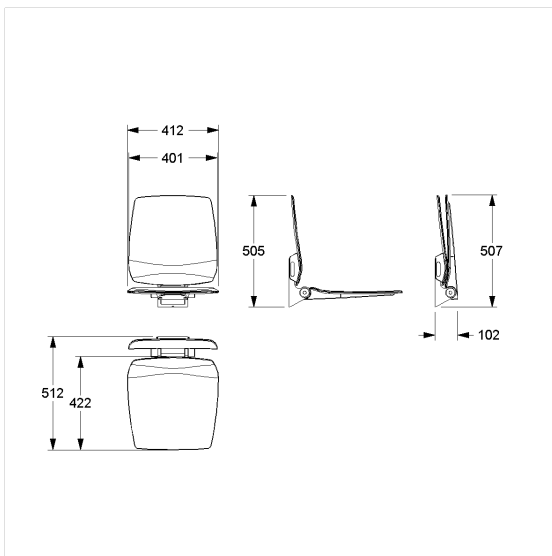

Care Solutions · Modular Seating Solution

Ascento Lift-up shower seat vario,
with Backrest

Article number: 8750011151

Product image

Technical specifications

Product group	8700
Product	Lift-up shower seat, with Backrest
System	vario
Length	412 mm
Height	505 mm
Width	512 mm
Material	Polypropylene, support bracket and wall plate made of aluminium, base plate made of stainless steel, material No. 1.4301 (A2 AISI 304)
Surface	matt
Colour	available in Ascento colours
Loading	max. 150 kgs

Technical drawing

Product description

- Ascento as Modular Seating Solution, expandible and combinable
- ergonomic formed seat with rounded outer edges
- ergonomic formed backrest with rounded outer edges
- with adjustable brake
- locked in place in vertical position
- Fixing set has to be determined according to conditions on site, is to be ordered separately