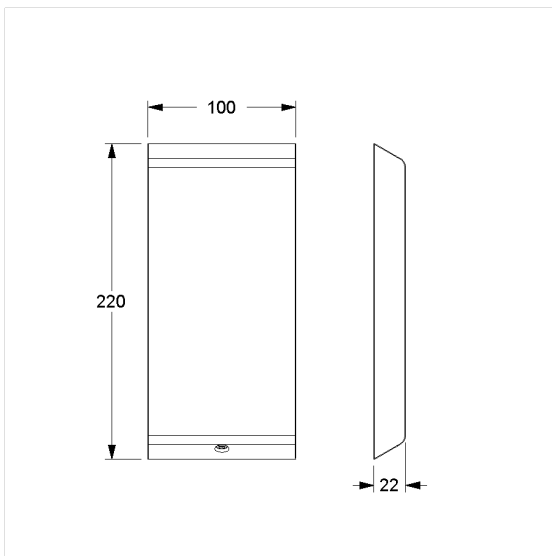

Technical drawing

Product description

- Cavere Care as an award-winning product family with excellent design for all requirements
- cover plate blind is used as cover for the existing base plate
- can be replaced by vario products

Antibac Vario

091 092 093 095 096 150 151