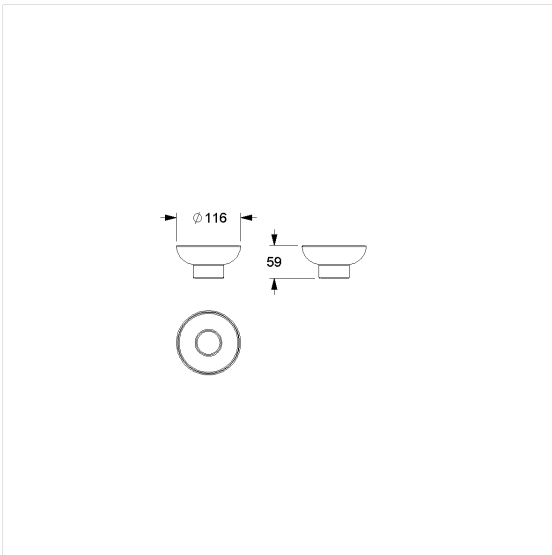

Care Solutions · Inox Care Accessories

Inox Care Spare glass

Article number: 2290002000

Product image

Technical specifications

Product group	5600
Product	Spare glass
Length	116 mm
Width	116 mm
Height	59 mm
Material	glass
Surface	satined
Colour	Colourless (000)

Technical drawing

Product description

- Inox Care as a robust and timeless classic with bacteriostatic properties
- for Inox Care Soap dish

000