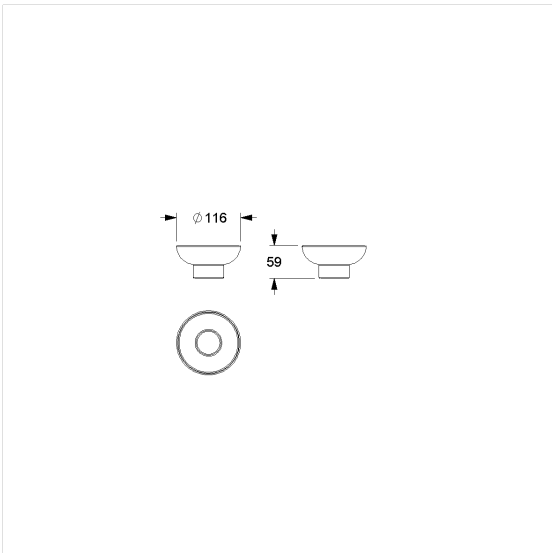

Technical drawing

Product description

- Inox Care as a robust and timeless classic with bacteriostatic properties
- for Inox Care Soap dish

000