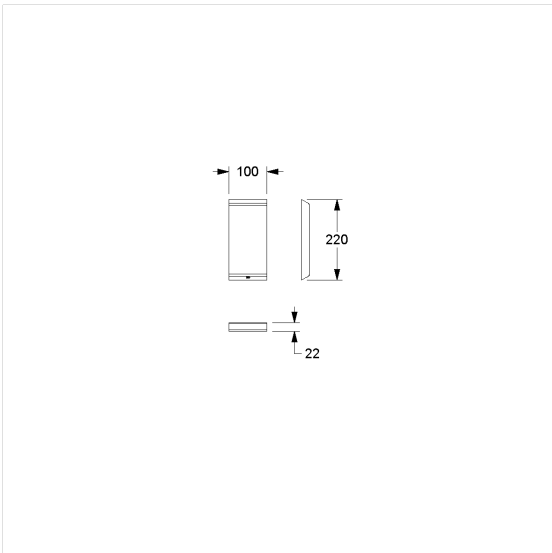

Care Solutions · Cavere Care

Cavere Care cover plate blind vario

Article number: 7449250095

Product image

Technical specifications

Product group	7000
Product	cover plate blind
Length	220 mm
Width	120 mm
Height	30 mm
Material	aluminium
Surface	scratch-resistant powder coating with antibacterial protection (except 091 Carbon black)
Colour	available in Cavere colours

Technical drawing

Product description

- Cavere Care as an award-winning product family with excellent design for all requirements
- cover plate blind is used as cover for the existing base plate
- can be replaced by vario products