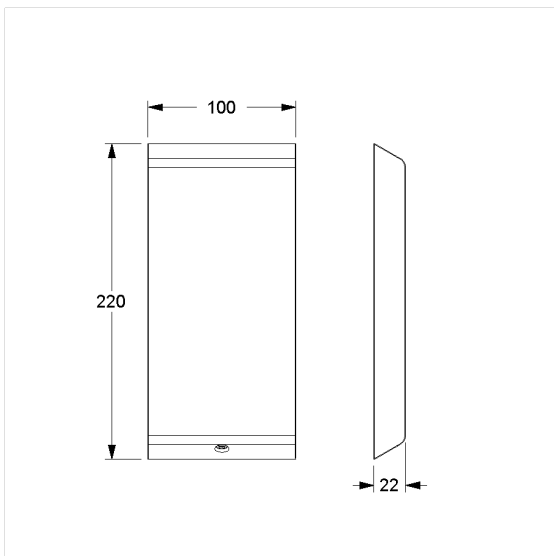

Technical drawing

Product description

- Cavere Care as an award-winning product family with excellent design for all requirements
- cover plate blind is used as cover for the existing base plate
- can be replaced by vario products

Antibac Vario

091 092 093 095 096 150 151