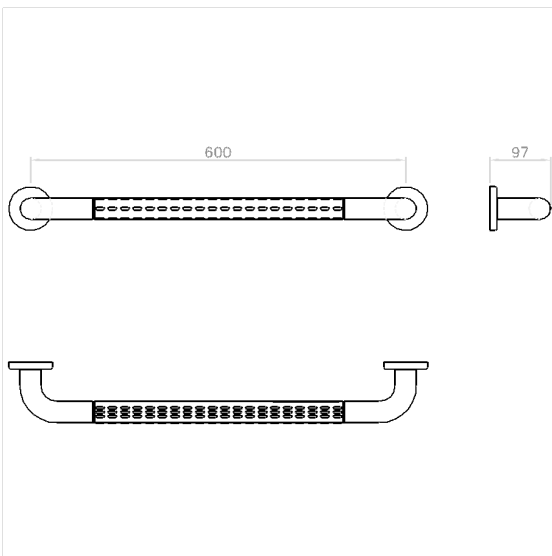

Care Solutions · Nylon Care Accessories

Nylon Care Towel rail,
with textured surface

Article number: 0444420019

Product image

Technical specifications

Product group	1500
Product	Towel rail, with textured surface
Length	670 mm
Width	97 mm
Height	70 mm
Diameter	34 mm
Material	polyamide
Surface	high-gloss with textured surface for non-slip grip
Colour	available in nylon colours

Technical drawing

Product description

- Nylon Care - a well-trying and proven product family with a wide range of variants, three product series suiting many different requirements
- for hanging towels
- with non-corrosive steel core throughout
- with plastic rose \varnothing 70mm for concealed screw fixing
- supplied with fixing material