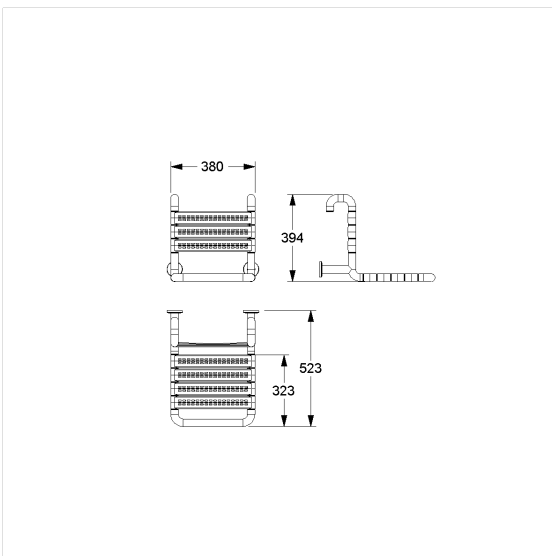

Care Solutions · Nylon Care 400

Nylon Care 400 Hanging seat,
with rosettes

Article number: 0300782018

Product image

Technical specifications

| | |
|---------------|-----------------------------|
| Product group | 0700 |
| Product | Hanging seat, with rosettes |
| Length | 380 mm |
| Height | 390 mm |
| Width | 515 mm |
| Material | polyamide |
| Surface | high gloss |
| Colour | available in nylon colours |
| Loading | max. 175 kgs |

Technical drawing

Product description

- Nylon Care - a well-trying and proven product family with a wide range of variants, three product series suiting many different requirements
- for hanging in Cavere Care Shower handrails
- with non-corrosive steel core throughout
- steel reinforced hinges
- with adjustable brake
- locked in place in vertical position
- for top edge of shower handrail 850mm the seat height corresponds 460 mm (DIN18040 und ÖNORM B1600)