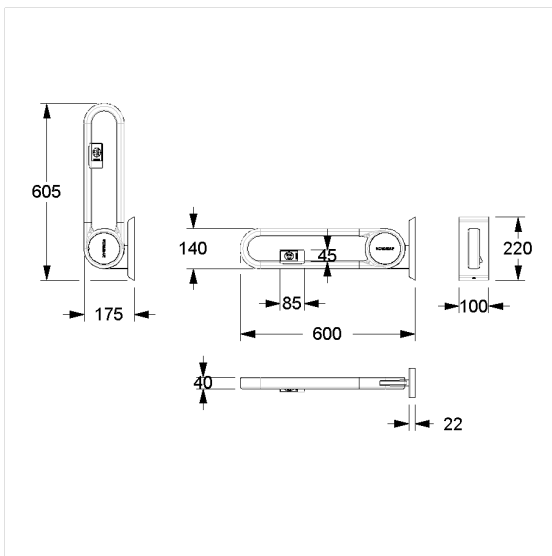

## Care Solutions · Cavere Care

Cavere Care Lift-up support rail vario,  
with remote control

Article number: 7447268095

### Technical specifications

Product group	7000
Product	Lift-up support rail, with remote control
System	vario, without base plate
Length	600 mm
Material	aluminium
Surface	scratch-resistant powder coating with antibacterial protection (except 091 Carbon black)
Colour	available in Cavere colours
Version	left
Loading	max. 100 kgs

### Technical drawing

### Product description

- Cavere Care as an award-winning product family with excellent design for all requirements
- ergonomic by trigonometric handle contour
- with adjustable brake
- with durable maintenance-free, friction bearings
- 868,4 MHz wireless remote control for WC flush, casing measurements: 85 x 46 x 16mm, compatible for Geberit: 115.867.00.1, 115.869.00.1, 115.897.00.1, 115.898.00.1, 115.867.SN, 115.869.SN, Grohe: 38759SD0, Sanit: 05.042.00..0000, 05.014.00..0000, 05.015.00..0000, Tece: 9.240.354, 9.240.355, Viega: 696177
- easy installation or removing by connecting / disconnecting to existing base plate
- concealed screw fixing
- In case of lightweight partition walls a backfill made of min. 20mm hardwood is needed
- retrofitting with Toilet roll holder 7449110
- certified by TÜV PRODUCT SERVICE
- CE-certified
- meets the requirements of German standard DIN 18040 and Austrian standard ÖNORM B 1600
- Fixing set has to be determined according to conditions on site, is to be ordered separately