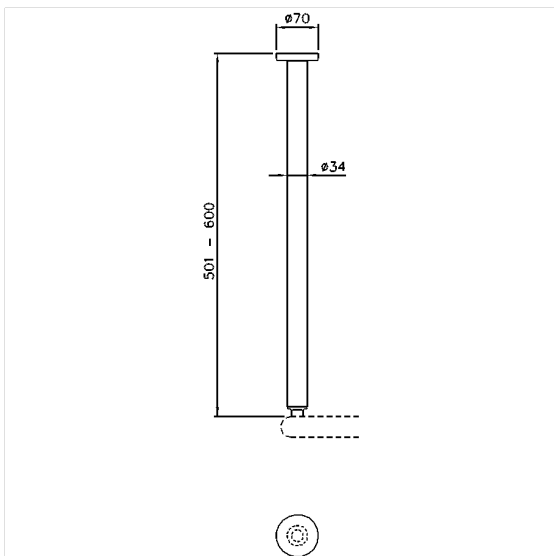

### Technical specifications

Product group	1500
Product	Ceiling support
Length	501 - 600 mm
Material	polyamide
Surface	high gloss
Diameter	34 mm
Colour	available in nylon colours

### Product description

- Nylon Care - a well-trying and proven product family with a wide range of variants, three product series suiting many different requirements
- for Nylon Care 400 Shower curtain rails
- can be shortened (length)
- for fixing on connection thread of the shower curtain rail
- with plastic rose  $\varnothing$  70mm for concealed screw fixing and glass fiber reinforced plastic base
- In case of lightweight partition walls a backfill made of min. 20mm hardwood is needed
- expandable with ceiling support for suspended ceiling 0300348 / 0300349
- supplied with stainless steel Torx screw s $\varnothing$  6 x 70 mm and plugs