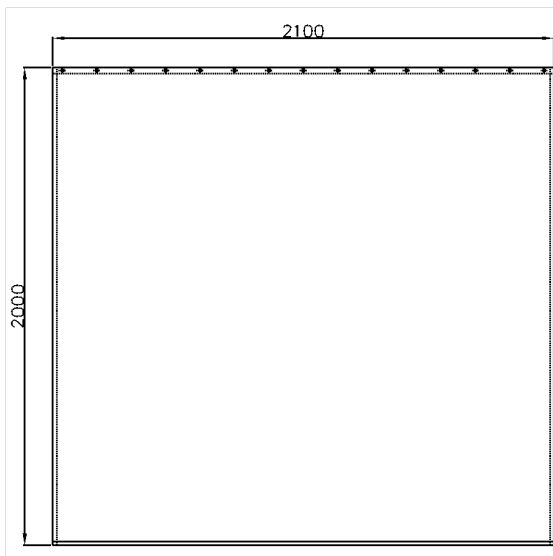

Care Solutions

Care Shower curtain

Article number: 0787340051

Product image

Technical specifications

Product group	1900
Product	Shower curtain
Width	2100 mm
Length	1 mm
Material	Polyester
Colour	available in the shower curtains colours

Technical drawing

Product description

- for Cavere Care Shower curtain rails
- antibacterial and fungicidal
- washable at 40°C and suitable for disinfection up to 60°C
- quick drying and water repellent
- with nickel-plated brass eyelets for curtain rings
- hemmed and with a sewn in coated lead band
- available in following shower curtain colours:
 - colour 019 - white with structure
 - colour 051 - white with oval pattern
 - colour 052 - grey with oval pattern
 - colour 054 - white with diagonal stripes
 - colour 059 - white Trevira CS
- white made of Trevira CS material (059) additionally flame retardant according to DIN 4102, building material category B1,
- colour pattern available upon request
- upon request available in different lengths