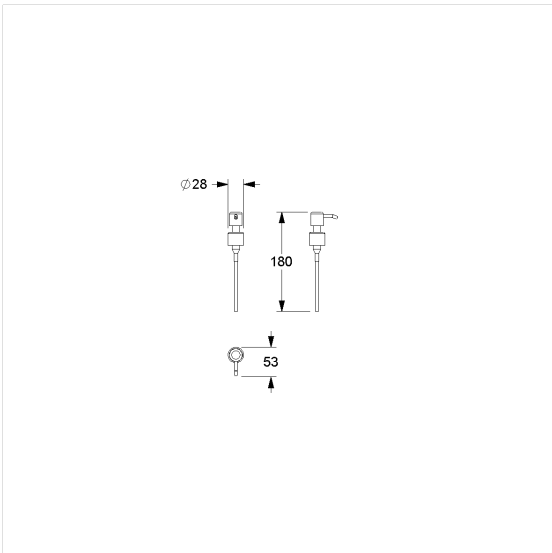

Care Solutions · Inox Care Accessories

Inox Care Spare pump head

Article number: 2290012009

Product image

Technical specifications

Product group	5600
Product	Spare pump head
Length	180 mm
Width	60 mm
Height	28 mm
Material	stainless steel, material No. 1.4401 (A4, AISI 316)
Surface	brushed finish
Colour	Stainless steel (009)

Technical drawing

Product description

- Inox Care as a robust and timeless classic with bacteriostatic properties
- for Inox Care Soap dispenser

009