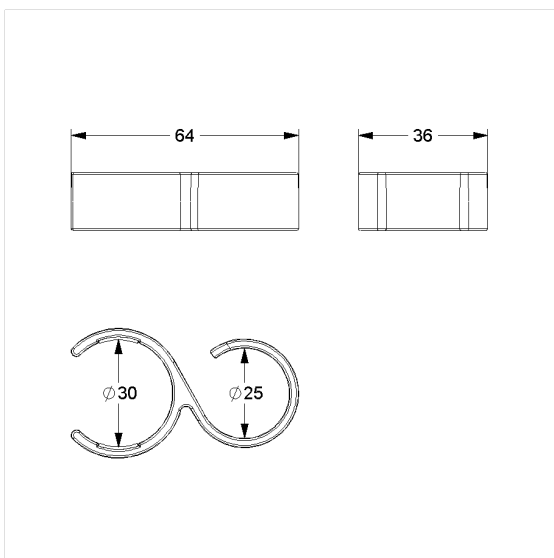

Care Solutions · Nylon Care Accessories

Nylon Care Hook / Shower hose guide,
retrofittable

Article number: 0925391018

Product image

Technical specifications

Product group	1500
Product	Hook / Shower hose guide, retrofittable
Length	65 mm
Width	35 mm
Height	15 mm
Material	polyamide
Surface	high gloss
Colour	available in nylon colours

Technical drawing

Product description

- Nylon Care - a well-tried and proven product family with a wide range of variants, three product series suiting many different requirements
- for clipping on Nylon Care Shower handrails and shower rails
- serves as a hook on shower handrails or for guiding the shower hose on the shower head rail
- with rubber inserts for slip resistance