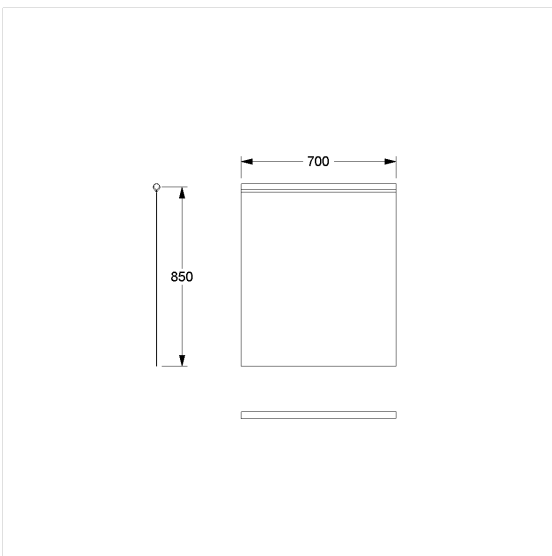

Care Solutions

Care Shower guard rail

Article number: 0787052054

Product image

Technical specifications

Product group	1900
Product	Shower guard rail
Width	850 mm
Length	700 mm
Material	Polyester
Colour	available in the shower curtains colours

Technical drawing

Product description

- antibacterial and fungicidal
- for Cavere Care shower guard rails
- washable at 40°C and suitable for disinfection up to 60°C
- quick drying and water repellent
- hemmed and with a sewn in coated lead band
- with velcro fastening
- available in following shower curtain colours:
 - colour 019 - white with structure
 - colour 051 - white with oval pattern
 - colour 052 - grey with oval pattern
 - colour 054 - white with diagonal stripes
 - colour 059 - white Trevira CS
- white made of Trevira CS material (059) additionally flame retardant according to DIN 4102, building material category B1,
- colour pattern available upon request
- upon request available in different lengths