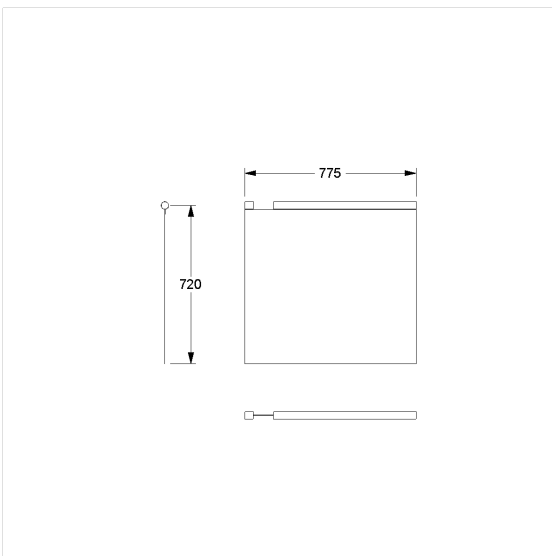

Care Shower guard rail

Article number: 0787013054

Product image

Technical specifications

Product group	1900
Product	Shower guard rail
Compatible for	for Inox Care and Nylon Care
Width	775 mm
Length	720 mm
Material	Polyester
Colour	available in the shower curtains colours

Technical drawing

Product description

- antibacterial and fungicidal
- for Inox Care and Nylon Care Lift-up support rails L= 850 and 900 mm
- washable at 40°C and suitable for disinfection up to 60°C
- quick drying and water repellent
- hemmed and with a sewn in coated lead band
- with velcro fastening
- available in following shower curtain colours:
 - colour 019 - white with structure
 - colour 051 - white with oval pattern
 - colour 052 - grey with oval pattern
 - colour 054 - white with diagonal stripes
 - colour 059 - white Trevira CS
- white made of Trevira CS material (059) additionally flame retardant according to DIN 4102, building material category B1,
- colour pattern available upon request
- upon request available in different lengths