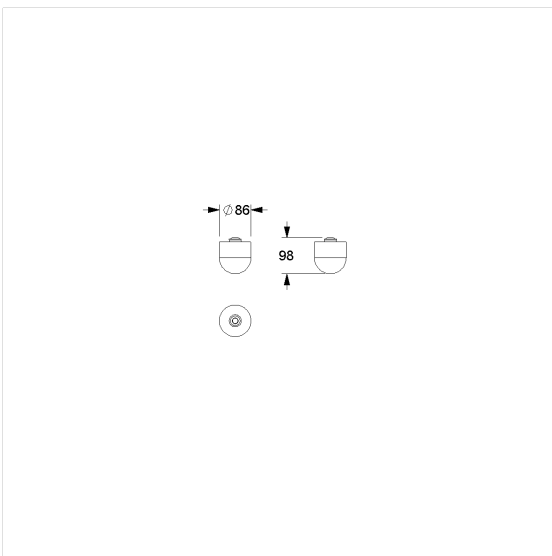

Care Solutions · Nylon Care Accessories

Nylon Care Spare toilet brush head

Article number: 0300446000

Product image

Technical specifications

Product group	0700
Product	Spare toilet brush head
Length	86 mm
Width	86 mm
Height	82 mm
Material	polyamide
Colour	Colourless (000)

Technical drawing

Product description

- Nylon Care - a well-trying and proven product family with a wide range of variants, three product series suiting many different requirements
- for Nylon Care Toilet brush set
- black brush head