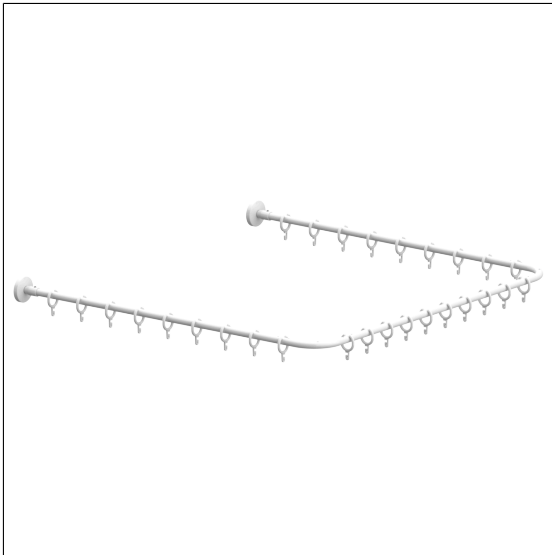

Care Solutions · Special Care PSY

Special Care PSY Shower curtain rail,
with curtain rings

Article number: 0788230019

Product image

Technical specifications

Product group	2010
Product	Shower curtain rail, with curtain rings
Form	U-shaped
Fixing type	rosettes mounting
Axle dimension a1	1000 mm
Axle dimension a2	1000 mm
Material	aluminium, curtain rings made of polyamide
Surface	scratch-resistant powder coating
Diameter	20 mm
Colour	available in Dark grey (018) and White (019)
Loading	max. 30 kgs

Technical drawing

Product description

- Special Care PSY used to reduce the risk of suicide
- release function activated before reaching the load of 30kg
- Reusable by clipping on
- can be shortened (length)
- with two connection threads for ceiling supports, ceiling supports have to be ordered separately
- Nylon curtain rings corresponding to to colour tone of the hower curtain
- with split plastic rose Ø 70mm for concealed screw fixing
- In case of lightweight partition walls a backfill made of min. 20mm hardwood is needed
- expandable with Care shower curtains
- for the use of rose gaskets 0300901/0300910 geeignet
- CE-certified
- supplied with stainless steel Torx screw sØ 6 x 70 mm and plugs
- upon request available in different lengths