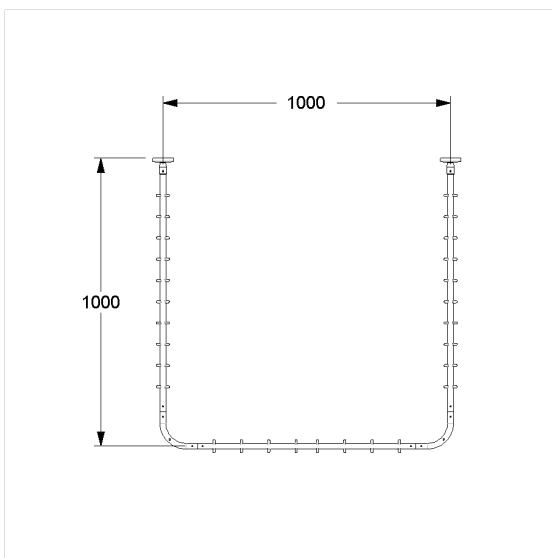

Care Solutions · Special Care PSY

Special Care PSY Shower curtain rail,
with curtain rings

Article number: 0788230019

Product image

Technical specifications

Product group	2010
Product	Shower curtain rail, with curtain rings
Form	U-shaped
Fixing type	rosettes mounting
Axle dimension a1	1000 mm
Axle dimension a2	1000 mm
Material	aluminium, curtain rings made of polyamide
Surface	scratch-resistant powder coating
Diameter	20 mm
Colour	available in Dark grey (018) and White (019)
Loading	max. 30 kgs

Technical drawing

Product description

- Special Care PSY used to reduce the risk of suicide
- release function activated before reaching the load of 30kg
- Reusable by clipping on
- can be shortened (length)
- with two connection threads for ceiling supports, ceiling supports have to be ordered separately
- Nylon curtain rings corresponding to to colour tone of the hower curtain
- with split plastic rose Ø 70mm for concealed screw fixing
- In case of lightweight partition walls a backfill made of min. 20mm hardwood is needed
- expandable with Care shower curtains
- for the use of rose gaskets 0300901/0300910 geeignet
- CE-certified
- supplied with stainless steel Torx screw sØ 6 x 70 mm and plugs
- upon request available in different lengths