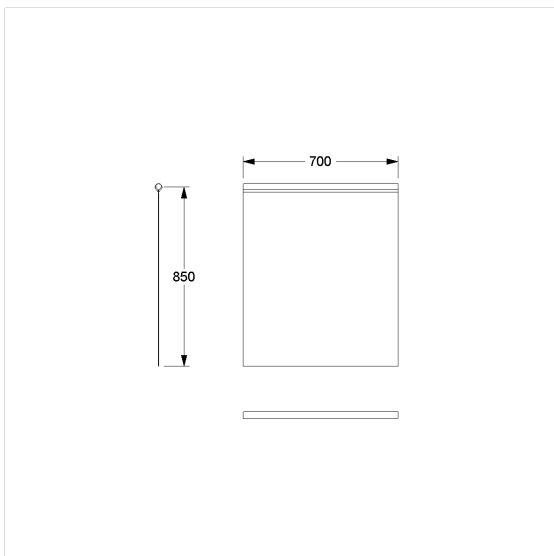

Technical drawing

Product description

- antibacterial and fungicidal
- for Cavere Care shower guard rails
- washable at 40°C and suitable for disinfection up to 60°C
- quick drying and water repellent
- hemmed and with a sewn in coated lead band
- with velcro fastening
- available in following shower curtain colours:
  - colour 019 - white with structure
  - colour 051 - white with oval pattern
  - colour 052 - grey with oval pattern
  - colour 054 - white with diagonal stripes
  - colour 059 - white Trevira CS
- white made of Trevira CS material (059) additionally flame retardant according to DIN 4102, building material category B1,
- colour pattern available upon request
- upon request available in different lengths

Antibac

019 051 052 054 059