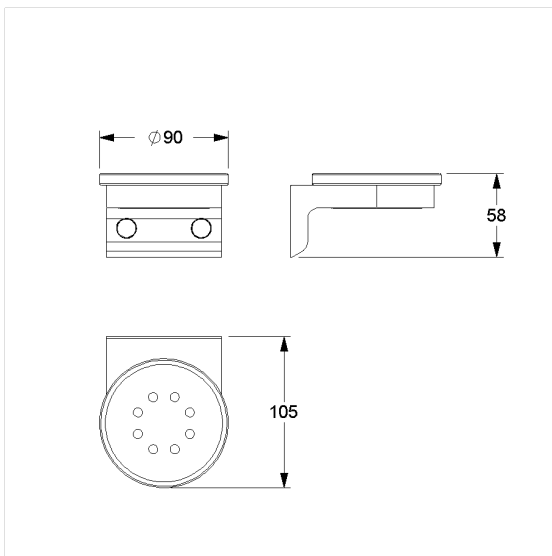

Technical drawing

Product description

- Cavere Care as an award-winning product family with excellent design for all requirements
- tray can be removed for cleaning
- for wall mounting
- concealed screw fixing
- supplied with stainless steel Torx screws $\varnothing 5 \times 60$ mm and plugs

Antibac