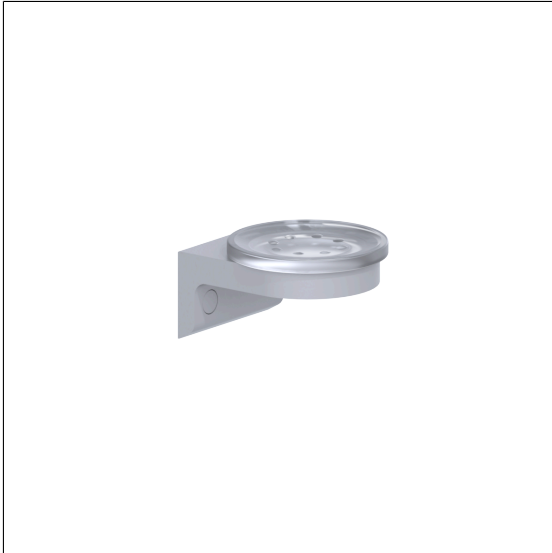

## Care Solutions · Cavere Care Accessories

Cavere Care Soap dish

Article number: 7500430096

### Product image

### Technical specifications

Product group	7010
Product	Soap dish
Length	80 mm
Width	105 mm
Height	58 mm
Material	glass, bracket made of aluminium
Surface	satin
Colour	available in Cavere colours

### Product description

- Cavere Care as an award-winning product family with excellent design for all requirements
- tray can be removed for cleaning
- for wall mounting
- concealed screw fixing
- supplied with stainless steel Torx screws  $\varnothing 5 \times 60$  mm and plugs