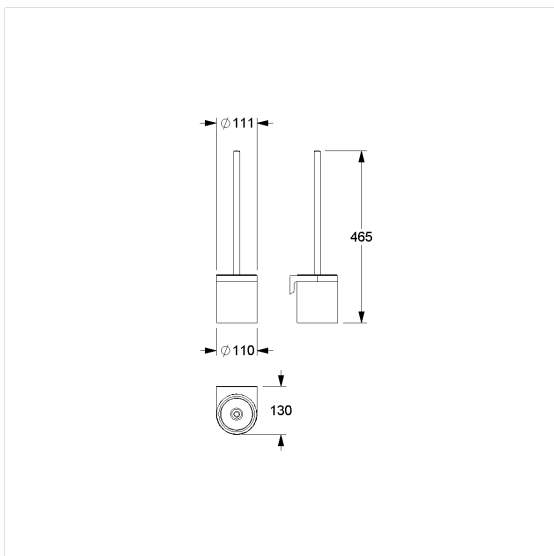

Care Solutions · Cavere Care Accessories

Cavere Care Toilet brush set

Article number: 7525500095

Product image

Technical specifications

Product group	7010
Product	Toilet brush set
Length	110 mm
Width	130 mm
Height	455 mm
Material	aluminium
Surface	scratch-resistant powder coating with antibacterial protection (except 091 Carbon black)
Colour	available in Cavere colours

Technical drawing

Product description

- Cavere Care as an award-winning product family with excellent design for all requirements
- centered brush position
- toilet brush holder removable for cleaning
- with additional recess for disinfectant
- with removable black brush head Ø 86 mm
- for wall mounting
- concealed screw fixing
- can also be attached to tiles without drilling using the glue fixing set 7100006
- supplied with stainless steel Torx screws Ø 5 x 60 mm and plugs