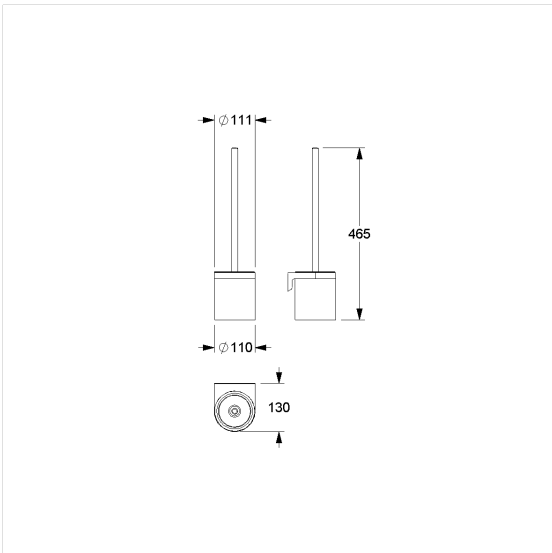

Care Solutions · Cavere Care Accessories

Cavere Care Toilet brush set

Article number: 7525500095

Product image

Technical specifications

Product group	7010
Product	Toilet brush set
Length	110 mm
Width	130 mm
Height	455 mm
Material	aluminium
Surface	scratch-resistant powder coating with antibacterial protection (except 091 Carbon black)
Colour	available in Cavere colours

Technical drawing

Product description

- Cavere Care as an award-winning product family with excellent design for all requirements
- centered brush position
- toilet brush holder removable for cleaning
- with additional recess for disinfectant
- with removable black brush head Ø 86 mm
- with removable black brush head Ø 68 mm
- for wall mounting
- concealed screw fixing
- can also be attached to tiles without drilling using the glue fixing set 7100006
- supplied with stainless steel Torx screws Ø 5 x 60 mm and plugs