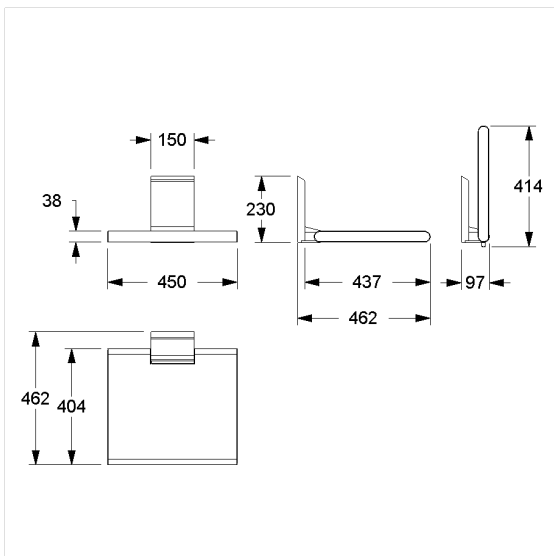

Care Solutions · Cavere Care

Cavere Care Lift-up shower seat vario

Article number: 7844451095

Product image

Technical specifications

Product group	7000
Product	Lift-up shower seat
System	vario, with base plate
Length	462 mm
Height	230 mm
Width	450 mm
Material	aluminium, padded made of PUR integral foam
Surface	scratch-resistant powder coating with antibacterial protection (except 091 Carbon black)
Colour	available in Cavere colours, padded colour anthracite
Loading	max. 150 kgs

Technical drawing

Product description

- with adjustable brake
- locked in place in vertical position
- Pad with non-corrosive metal core throughout,
- easy installation or removing by connecting / disconnecting to base plate
- concealed screw fixing
- In case of lightweight partition walls a backfill made of min. 20mm hardwood is needed
- Fixing set has to be determined according to conditions on site, is to be ordered separately