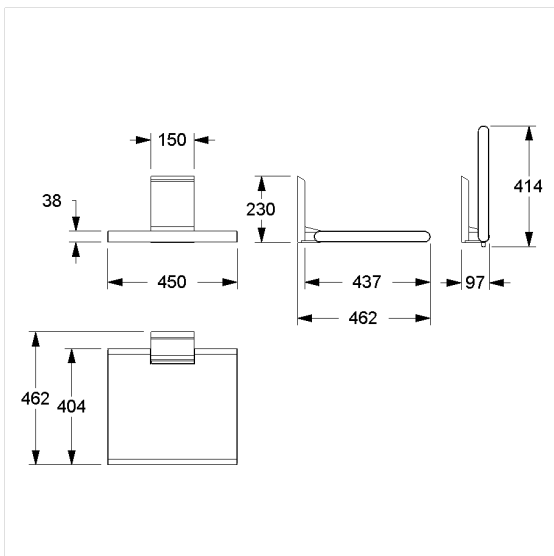

Care Solutions · Cavere Care

Cavere Care Lift-up shower seat vario

Article number: 7844451095

Product image

Technical specifications

Product group	7000
Product	Lift-up shower seat
System	vario, with base plate
Length	462 mm
Height	230 mm
Width	450 mm
Material	aluminium, padded made of PUR integral foam
Surface	scratch-resistant powder coating with antibacterial protection (except 091 Carbon black)
Colour	available in Cavere colours, padded, colour black
Loading	max. 150 kgs

Technical drawing

Product description

- Pad with non-corrosive metal core throughout,
- with adjustable brake
- locked in place in vertical position
- easy installation or removing by connecting / disconnecting to base plate
- concealed screw fixing
- In case of lightweight partition walls a backfill made of min. 20mm hardwood is needed
- Fixing set has to be determined according to conditions on site, is to be ordered separately