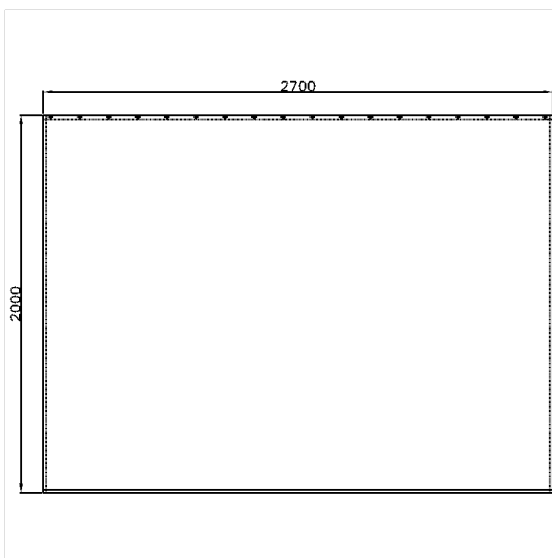

Technical drawing

Product description

- for Cavere Care Shower curtain rails
- antibacterial and fungicidal
- washable at 40°C and suitable for disinfection up to 60°C
- quick drying and water repellent
- with nickel-plated brass eyelets for curtain rings
- hemmed and with a sewn in coated lead band
- available in following shower curtain colours:
  - colour 019 - white with structure
  - colour 051 - white with oval pattern
  - colour 052 - grey with oval pattern
  - colour 054 - white with diagonal stripes
  - colour 059 - white Trevira CS
- white made of Trevira CS material (059) additionally flame retardant according to DIN 4102, building material category B1,
- colour pattern available upon request
- upon request available in different lengths

Antibac

019 051 052 054 059