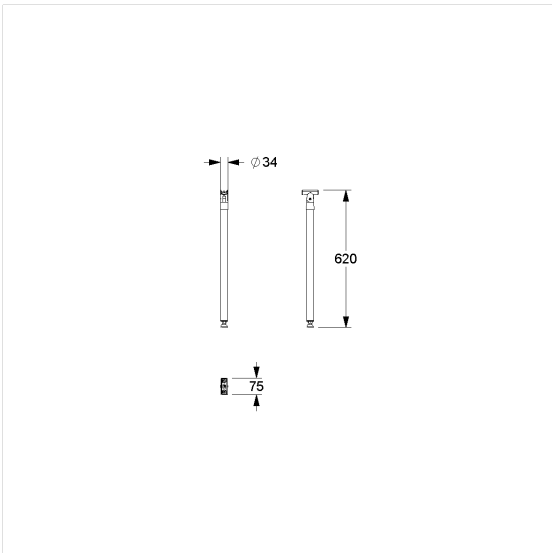

Care Solutions · Eco Care

Eco Care Floor support,
retrofittable

Article number: 1449332018

Product image

Technical specifications

Product group	3700
Product	Floor support, retrofittable
Length	75 mm
Width	35 mm
Height	615 mm
Diameter	32 mm
Material	stainless steel, material No. 1.4301 (A2, AISI 304), Connection made of polyamide
Surface	brushed finish
Colour	Dark grey (018)

Technical drawing

Product description

- Eco Care as solid and low-cost Care Solution
- Floor support serves as a support in case of insufficient wall condition, thus the resulting forces on the wall fixing can be reduced
- with non-slip rubber buffers in colour black
- for Eco Care Lift-up support rails