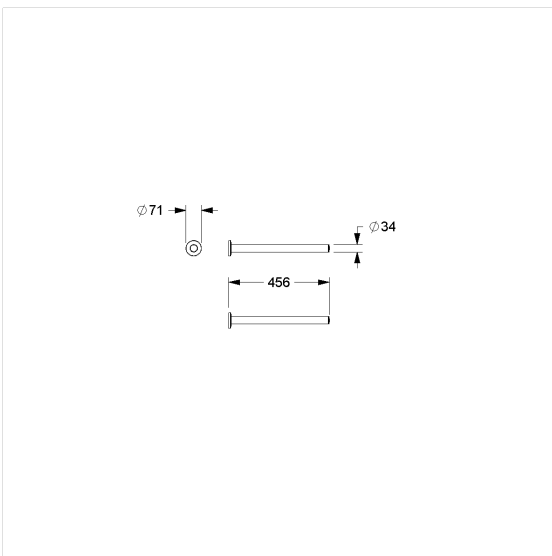

Care Solutions · Nylon Care Accessories

Nylon Care Towel rail,
with rosettes

Article number: 0436010019

Product image

Technical specifications

Product group	1500
Product	Towel rail, with rosettes
Length	450 mm
Width	70 mm
Height	70 mm
Diameter	34 mm
Material	polyamide
Surface	high gloss
Colour	available in nylon colours

Technical drawing

Product description

- Nylon Care - a well-tried and proven product family with a wide range of variants, three product series suiting many different requirements
- for hanging towels
- with non-corrosive steel core throughout
- with plastic rose \varnothing 70mm for concealed screw fixing
- supplied with fixing material