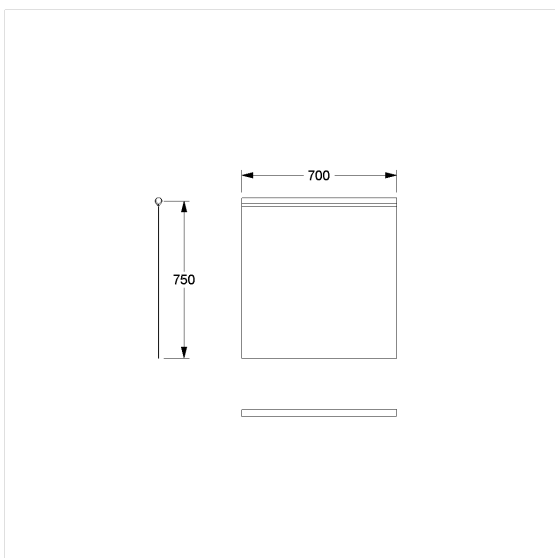

Care Shower guard rail

Article number: 0787057054

Product image

Technical specifications

Product group	1900
Product	Shower guard rail
Width	700 mm
Length	750 mm
Material	Polyester
Colour	available in the shower curtains colours

Technical drawing

Product description

- antibacterial and fungicidal
- for Cavere Care shower guard rails
- washable at 40°C and suitable for disinfection up to 60°C
- quick drying and water repellent
- hemmed and with a sewn in coated lead band
- with velcro fastening
- available in following shower curtain colours:
 - colour 019 - white with structure
 - colour 051 - white with oval pattern
 - colour 052 - grey with oval pattern
 - colour 054 - white with diagonal stripes
 - colour 059 - white Trevira CS
- white made of Trevira CS material (059) additionally flame retardant according to DIN 4102, building material category B1,
- colour pattern available upon request
- upon request available in different lengths