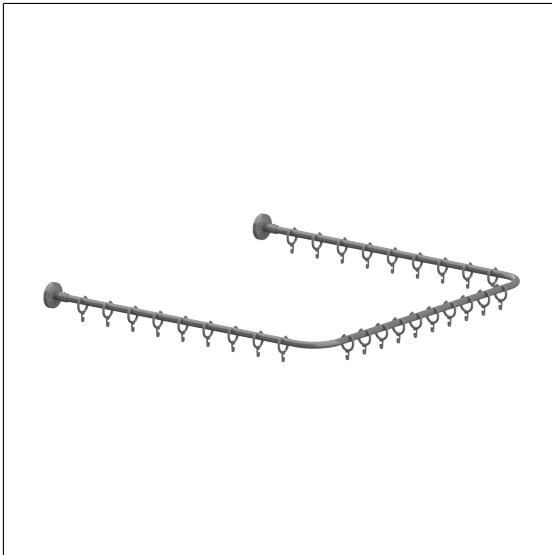

Care Solutions · Special Care PSY

Special Care PSY Shower curtain rail,
with curtain rings

Article number: 0788220018

Product image

Technical specifications

Product group	2010
Product	Shower curtain rail, with curtain rings
Form	U-shaped
Fixing type	rosettes mounting
Axle dimension a1	900 mm
Axle dimension a2	900 mm
Material	aluminium, curtain rings made of polyamide
Surface	scratch-resistant powder coating
Diameter	20 mm
Colour	available in Dark grey (018) and White (019)
Loading	max. 30 kgs

Technical drawing

Product description

- Special Care PSY used to reduce the risk of suicide
- release function activated before reaching the load of 30kg
- Reusable by clipping on
- can be shortened (length)
- with two connection threads for ceiling supports, ceiling supports have to be ordered separately
- Nylon curtain rings corresponding to the colour tone of the shower curtain
- with split plastic rose Ø 70mm for concealed screw fixing
- In case of lightweight partition walls a backfill made of min. 20mm hardwood is needed
- expandable with Care shower curtains
- for the use of rose gaskets 0300901/0300910 geeignet
- CE-certified
- supplied with stainless steel Torx screw sØ 6 x 70 mm and plugs
- upon request available in different lengths