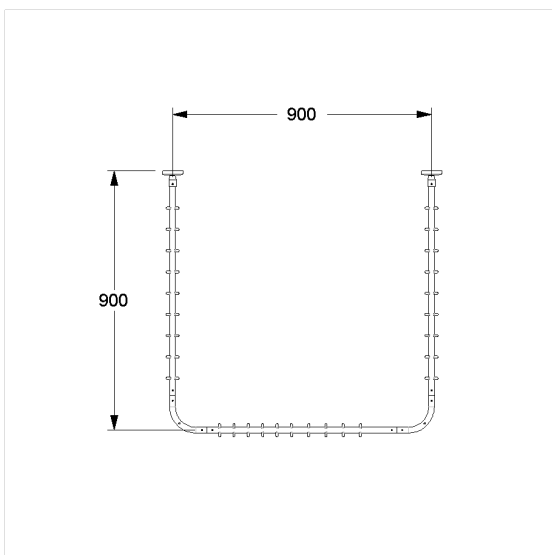

Care Solutions · Special Care PSY

Special Care PSY Shower curtain rail,
with curtain rings

Article number: 0788220018

Product image

Technical specifications

Product group	2010
Product	Shower curtain rail, with curtain rings
Form	U-shaped
Fixing type	rosettes mounting
Axle dimension a1	900 mm
Axle dimension a2	900 mm
Material	aluminium, curtain rings made of polyamide
Surface	scratch-resistant powder coating
Diameter	20 mm
Colour	available in Dark grey (018) and White (019)
Loading	max. 30 kgs

Technical drawing

Product description

- Special Care PSY used to reduce the risk of suicide
- release function activated before reaching the load of 30kg
- Reusable by clipping on
- can be shortened (length)
- with two connection threads for ceiling supports, ceiling supports have to be ordered separately
- Nylon curtain rings corresponding to the colour tone of the shower curtain
- with split plastic rose Ø 70mm for concealed screw fixing
- In case of lightweight partition walls a backfill made of min. 20mm hardwood is needed
- expandable with Care shower curtains
- for the use of rose gaskets 0300901/0300910 geeignet
- CE-certified
- supplied with stainless steel Torx screw sØ 6 x 70 mm and plugs
- upon request available in different lengths