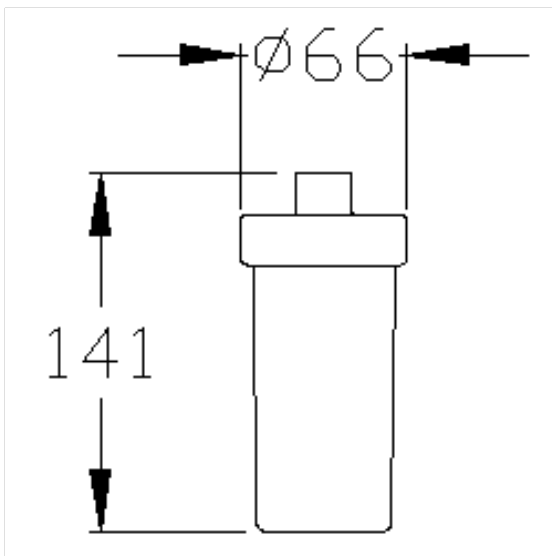

Technical drawing

Product description

- Cavere Care as an award-winning product family with excellent design for all requirements
- for Cavere Care Chrome Soap dispenser

000