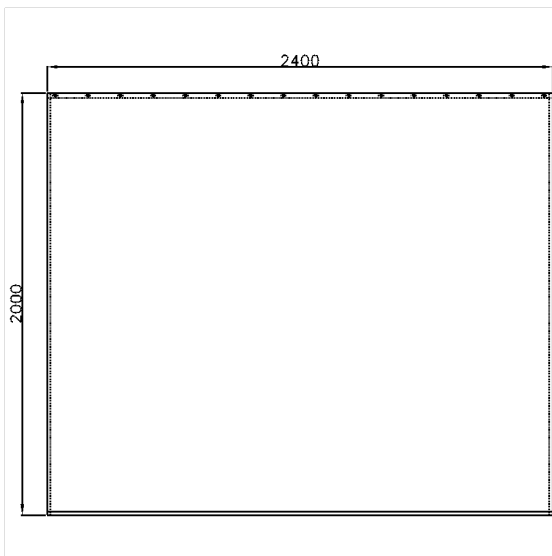

Care Shower curtain

Article number: 0787350054

Product image

Technical specifications

Product group	1900
Product	Shower curtain
Width	2400 mm
Length	1 mm
Material	Polyester
Colour	available in the shower curtains colours

Technical drawing

Product description

- for Cavere Care Shower curtain rails
- antibacterial and fungicidal
- washable at 40°C and suitable for disinfection up to 60°C
- quick drying and water repellent
- with nickel-plated brass eyelets for curtain rings
- hemmed and with a sewn in coated lead band
- available in following shower curtain colours:
 - 019 - White with structure
 - 051 - White with oval pattern
 - 052 - Grey with oval pattern
 - 054 - White with diagonal stripes
 - 059 - White Trevira CS
- white made of Trevira CS material (059) additionally flame retardant according to DIN 4102, building material category B1,
- colour pattern available upon request
- upon request available in different lengths