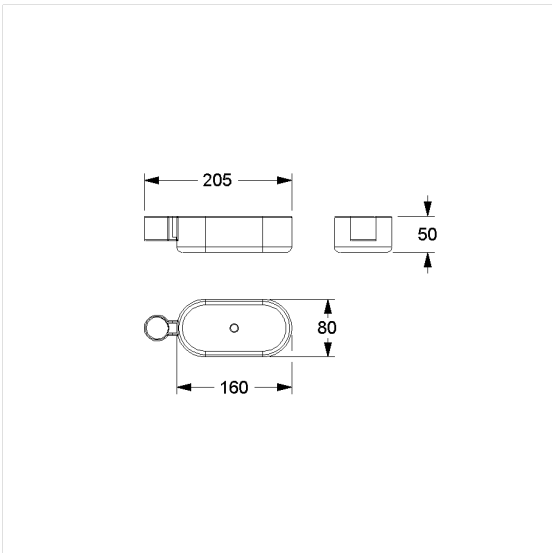

Care Solutions · Nylon Care Accessories

Nylon Care Shower box,
retrofitable

Article number: 0925380019

Product image

Technical specifications

Product group	0200
Product	Shower box, retrofittable
Length	160 mm
Width	80 mm
Height	50 mm
Storage space	100 cm ²
Material	polyamide
Surface	high gloss
Colour	available in nylon colours and Red-White (912)

Technical drawing

Product description

- Nylon Care - a well-trying and proven product family with a wide range of variants, three product series suiting many different requirements
- for Nylon Care Shower head rails
- storage space with drain hole