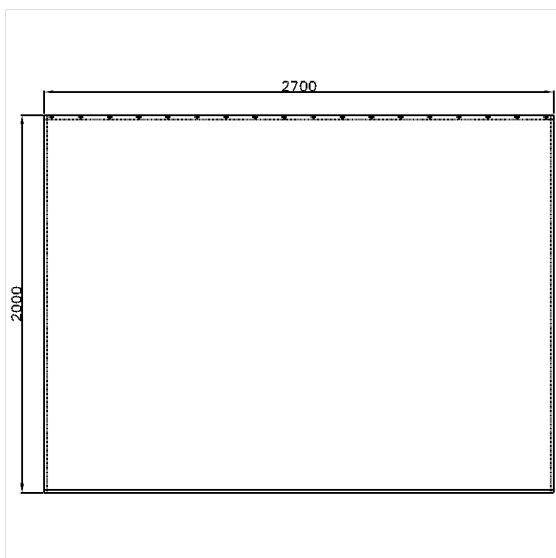

Care Shower curtain

Article number: 0787360019

Product image

Technical specifications

Product group	1900
Product	Shower curtain
Width	2700 mm
Length	1 mm
Material	Polyester
Surface	structured
Colour	available in the shower curtains colours

Technical drawing

Product description

- for Cavere Care Shower curtain rails
- antibacterial and fungicidal
- washable at 40°C and suitable for disinfection up to 60°C
- quick drying and water repellent
- with nickel-plated brass eyelets for curtain rings
- hemmed and with a sewn in coated lead band
- available in following shower curtain colours:
 - colour 019 - white with structure
 - colour 051 - white with oval pattern
 - colour 052 - grey with oval pattern
 - colour 054 - white with diagonal stripes
 - colour 059 - white Trevira CS
- white made of Trevira CS material (059) additionally flame retardant according to DIN 4102, building material category B1,
- colour pattern available upon request
- upon request available in different lengths