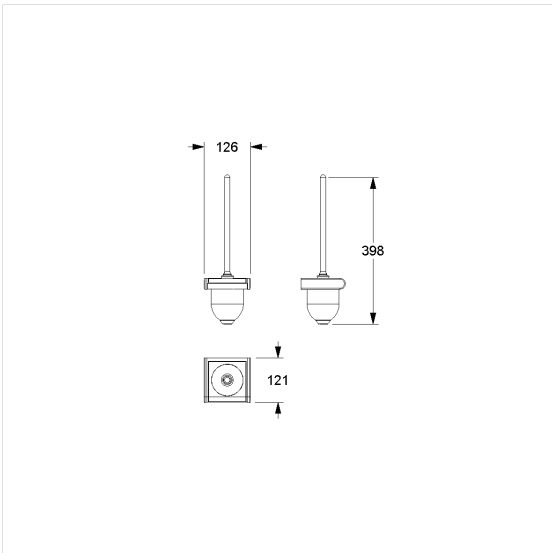

Care Solutions · Nylon Care Accessories

Nylon Care Toilet brush set

Article number: 0824050019

Product image

Technical specifications

Product group	1500
Product	Toilet brush set
Length	126 mm
Width	120 mm
Height	380 mm
Material	PMMA
Surface	high gloss
Colour	available in nylon colours (except 028 Traffic grey)

Technical drawing

Product description

- Nylon Care - a well-trying and proven product family with a wide range of variants, three product series suiting many different requirements
- centered brush position
- toilet brush holder removable for cleaning
- with removable black brush head \varnothing 86 mm
- for wall mounting
- concealed screw fixing
- supplied with fixing material