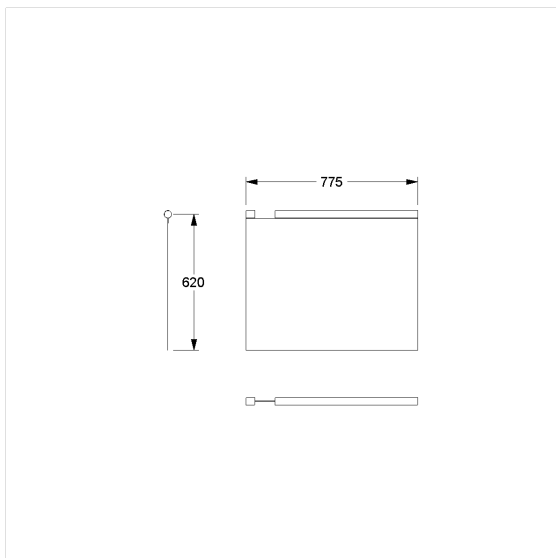

Care Shower guard rail

Article number: 0787014054

Product image

Technical specifications

Product group	1900
Product	Shower guard rail
Width	775 mm
Length	620 mm
Material	Polyester
Colour	available in the shower curtains colours

Technical drawing

Product description

- antibacterial and fungicidal
- for Inox Care and Nylon Care Lift-up support rails L= 850 and 900 mm
- washable at 40°C and suitable for disinfection up to 60°C
- quick drying and water repellent
- hemmed and with a sewn in coated lead band
- with velcro fastening
- available in following shower curtain colours:
 - colour 019 - white with structure
 - colour 051 - white with oval pattern
 - colour 052 - grey with oval pattern
 - colour 054 - white with diagonal stripes
 - colour 059 - white Trevira CS
- white made of Trevira CS material (059) additionally flame retardant according to DIN 4102, building material category B1,
- colour pattern available upon request
- upon request available in different lengths