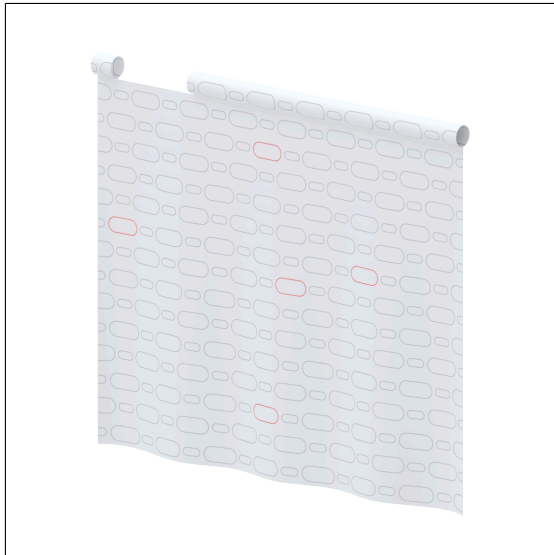

Care Shower guard rail

Article number: 0787013051

### Product image

### Technical specifications

Product group	1900
Product	Shower guard rail
Width	775 mm
Length	720 mm
Material	Polyester
Colour	available in the shower curtains colours

### Product description

- antibacterial and fungicidal
- for Inox Care and Nylon Care Lift-up support rails L= 850 and 900 mm
- washable at 40°C and suitable for disinfection up to 60°C
- quick drying and water repellent
- hemmed and with a sewn in coated lead band
- with velcro fastening
- available in following shower curtain colours:
  - 019 - White with structure
  - 051 - White with oval pattern
  - 052 - Grey with oval pattern
  - 054 - White with diagonal stripes
  - 059 - White Trevira CS
- white made of Trevira CS material (059) additionally flame retardant according to DIN 4102, building material category B1,
- colour pattern available upon request
- upon request available in different lengths