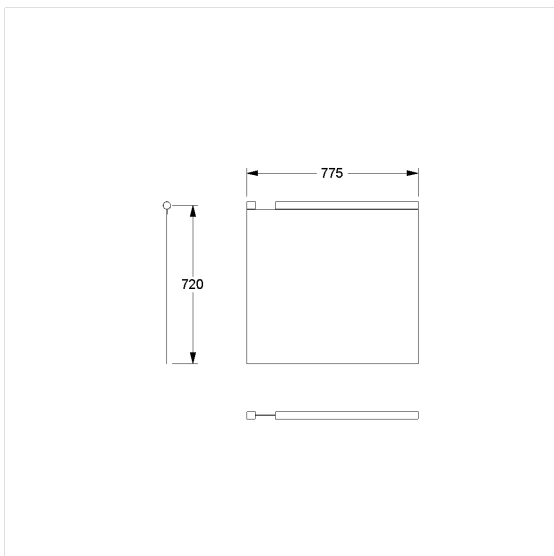

Technical drawing

Product description

- antibacterial and fungicidal
- for Inox Care and Nylon Care Lift-up support rails L= 850 and 900 mm
- washable at 40°C and suitable for disinfection up to 60°C
- quick drying and water repellent
- hemmed and with a sewn in coated lead band
- with velcro fastening
- available in following shower curtain colours:
  - 019 - White with structure
  - 051 - White with oval pattern
  - 052 - Grey with oval pattern
  - 054 - White with diagonal stripes
  - 059 - White Trevira CS
- white made of Trevira CS material (059) additionally flame retardant according to DIN 4102, building material category B1,
- colour pattern available upon request
- upon request available in different lengths

Antibac

019 051 052 054 059